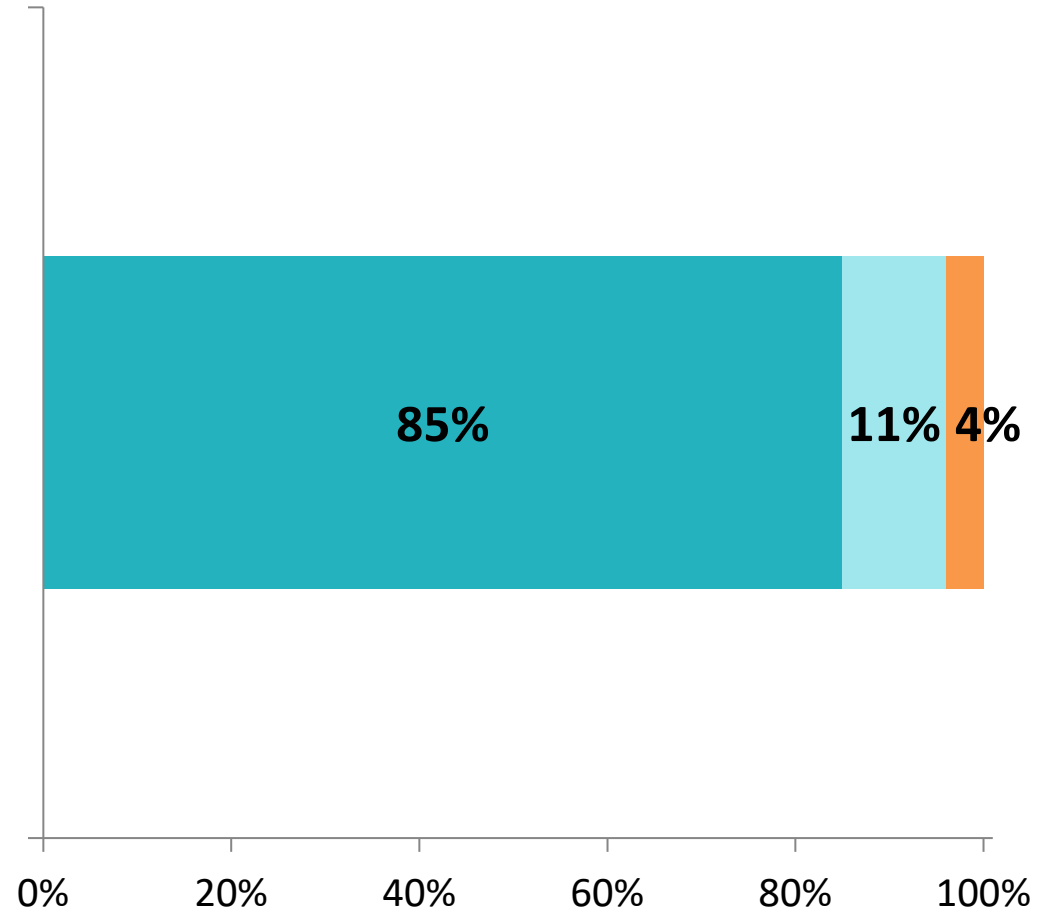

# Importance of NL Government ...

Rating on 10-pt Scale: 10=Critically important, 1=Not at all important

■ Top 4 Box (7-10) ■ Middle 2 Box (5-6) ■ Bottom 4 Box (1-4) ■ Don't know/No answer

Developing a plan to restructure and modernize government services to be affordable and sustainable

**Mean**  
▼  
**8.3**

**Support vs Opposition**  
▼  
**21x**

# Support / Opposition for Key Measures

Rating on 10-pt Scale: 10=Completely support, 1=Completely oppose

■ Top 4 Box (7-10) ■ Middle 2 Box (5-6) ■ Bottom 4 Box (1-4) ■ Don't know/No answer

Sample size: 400