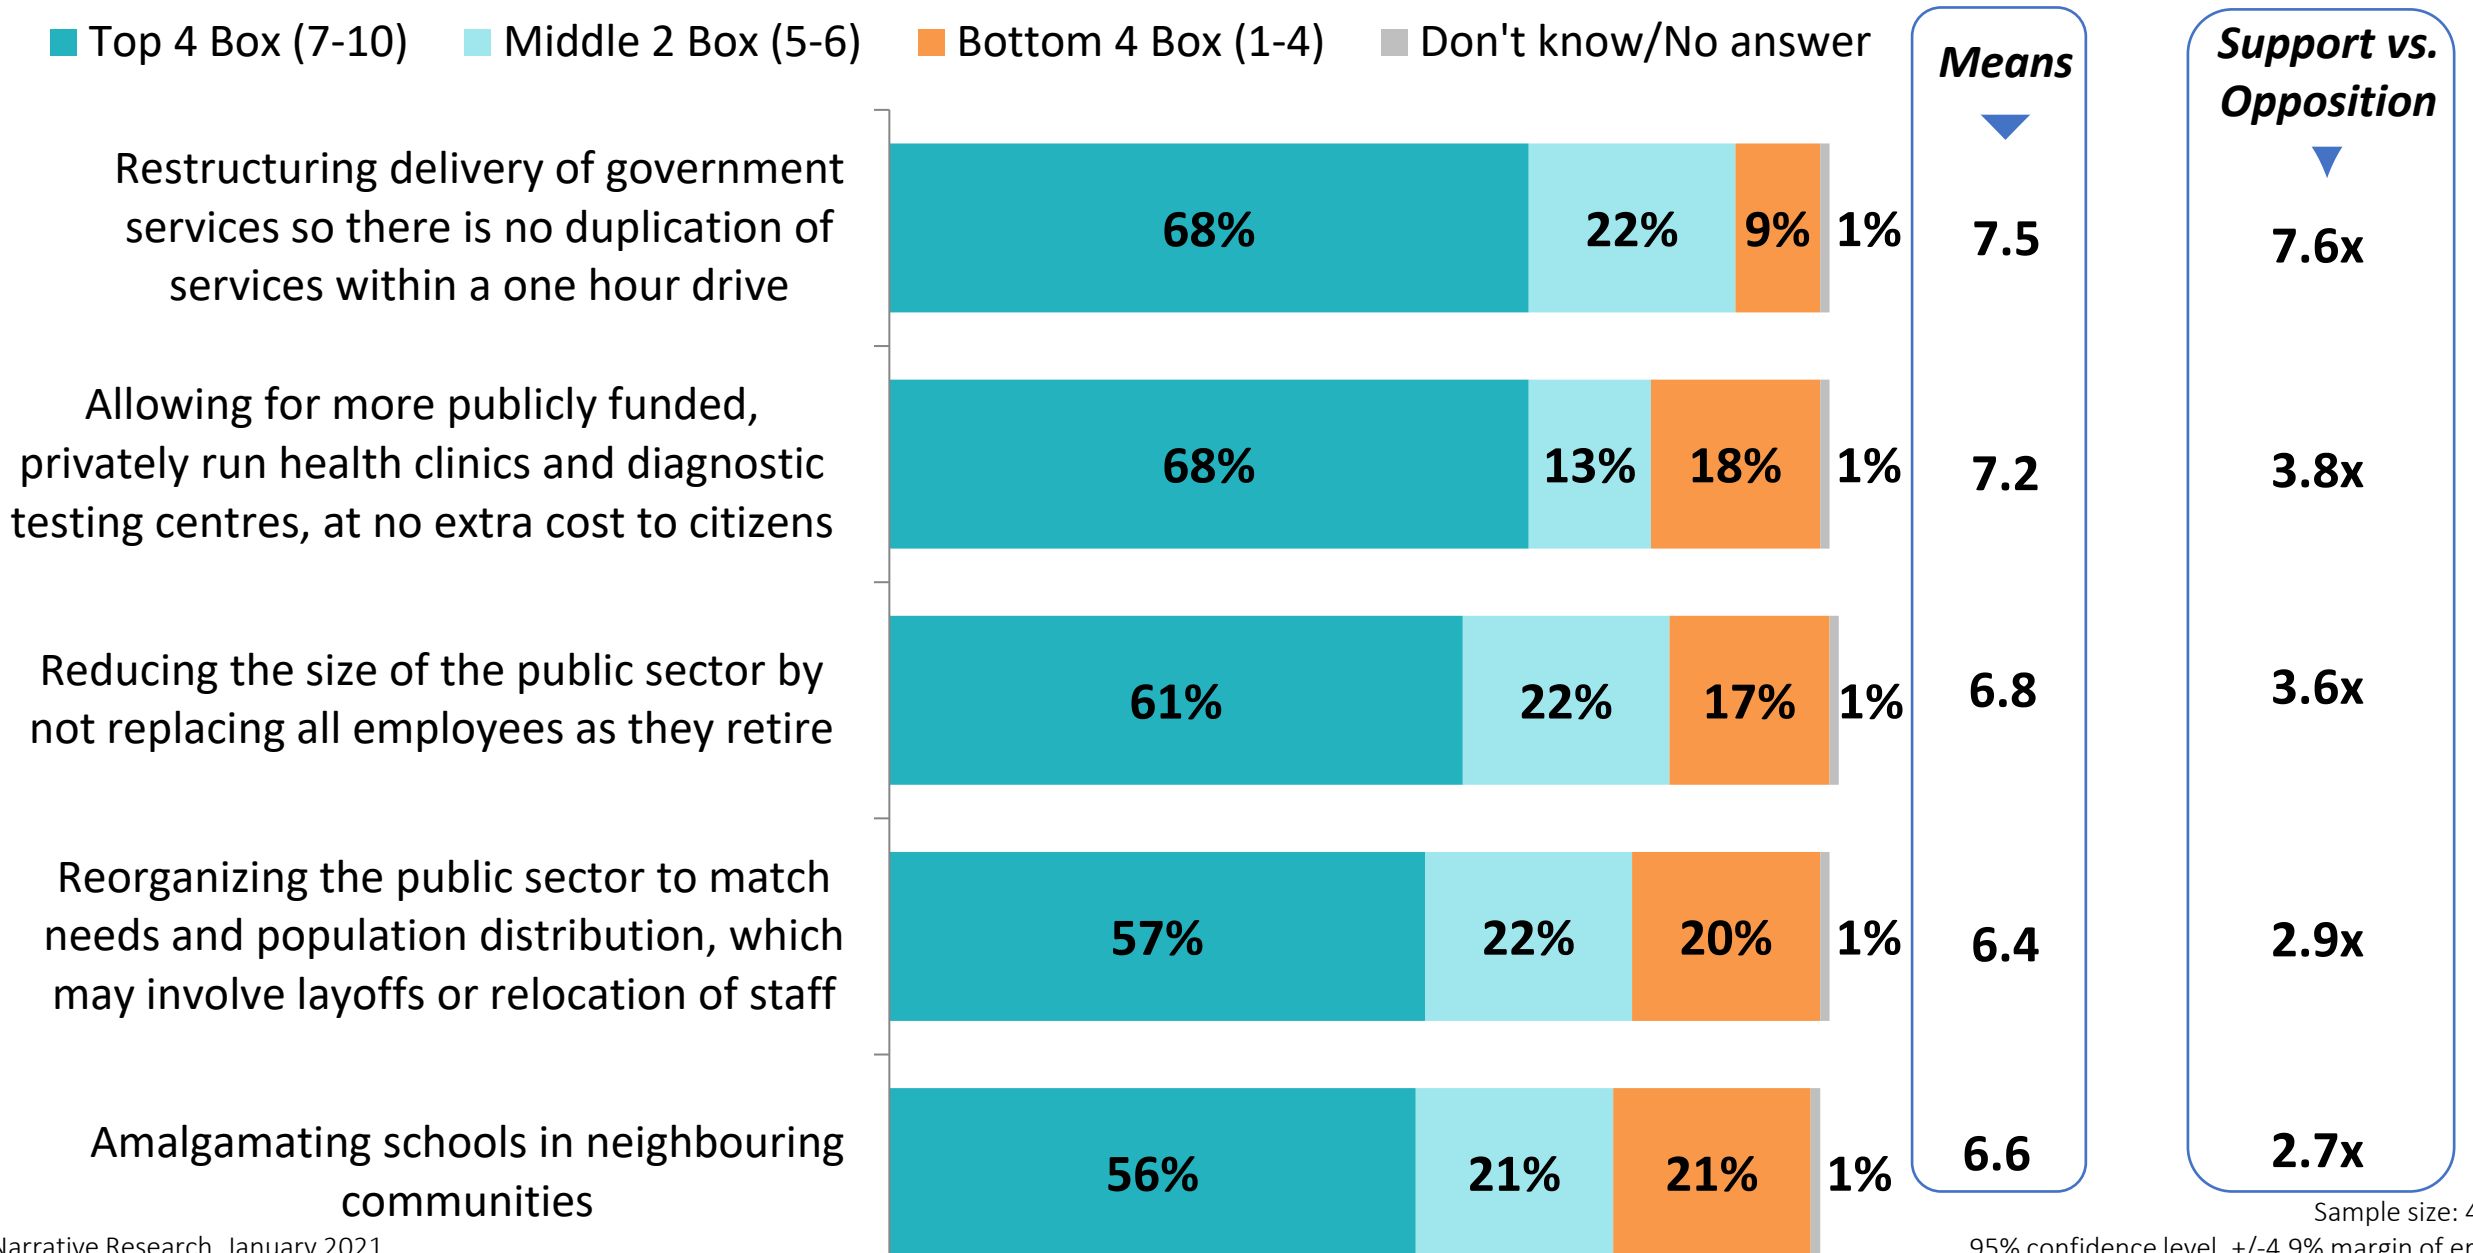

# Importance of NL Government ...

Rating on 10-pt Scale: 10=Critically important, 1=Not at all important

■ Top 4 Box (7-10) ■ Middle 2 Box (5-6) ■ Bottom 4 Box (1-4) ■ Don't know/No answer

Developing a plan to restructure and modernize government services to be affordable and sustainable

**Mean**  
▼  
**8.3**

**Support vs Opposition**  
▼  
**21x**

# Preferred Government Strategy to Address Province's Financial Position

# Support / Opposition for Key Measures

Rating on 10-pt Scale: 10=Completely support, 1=Completely oppose

■ Top 4 Box (7-10) ■ Middle 2 Box (5-6) ■ Bottom 4 Box (1-4) ■ Don't know/No answer

Sample size: 400