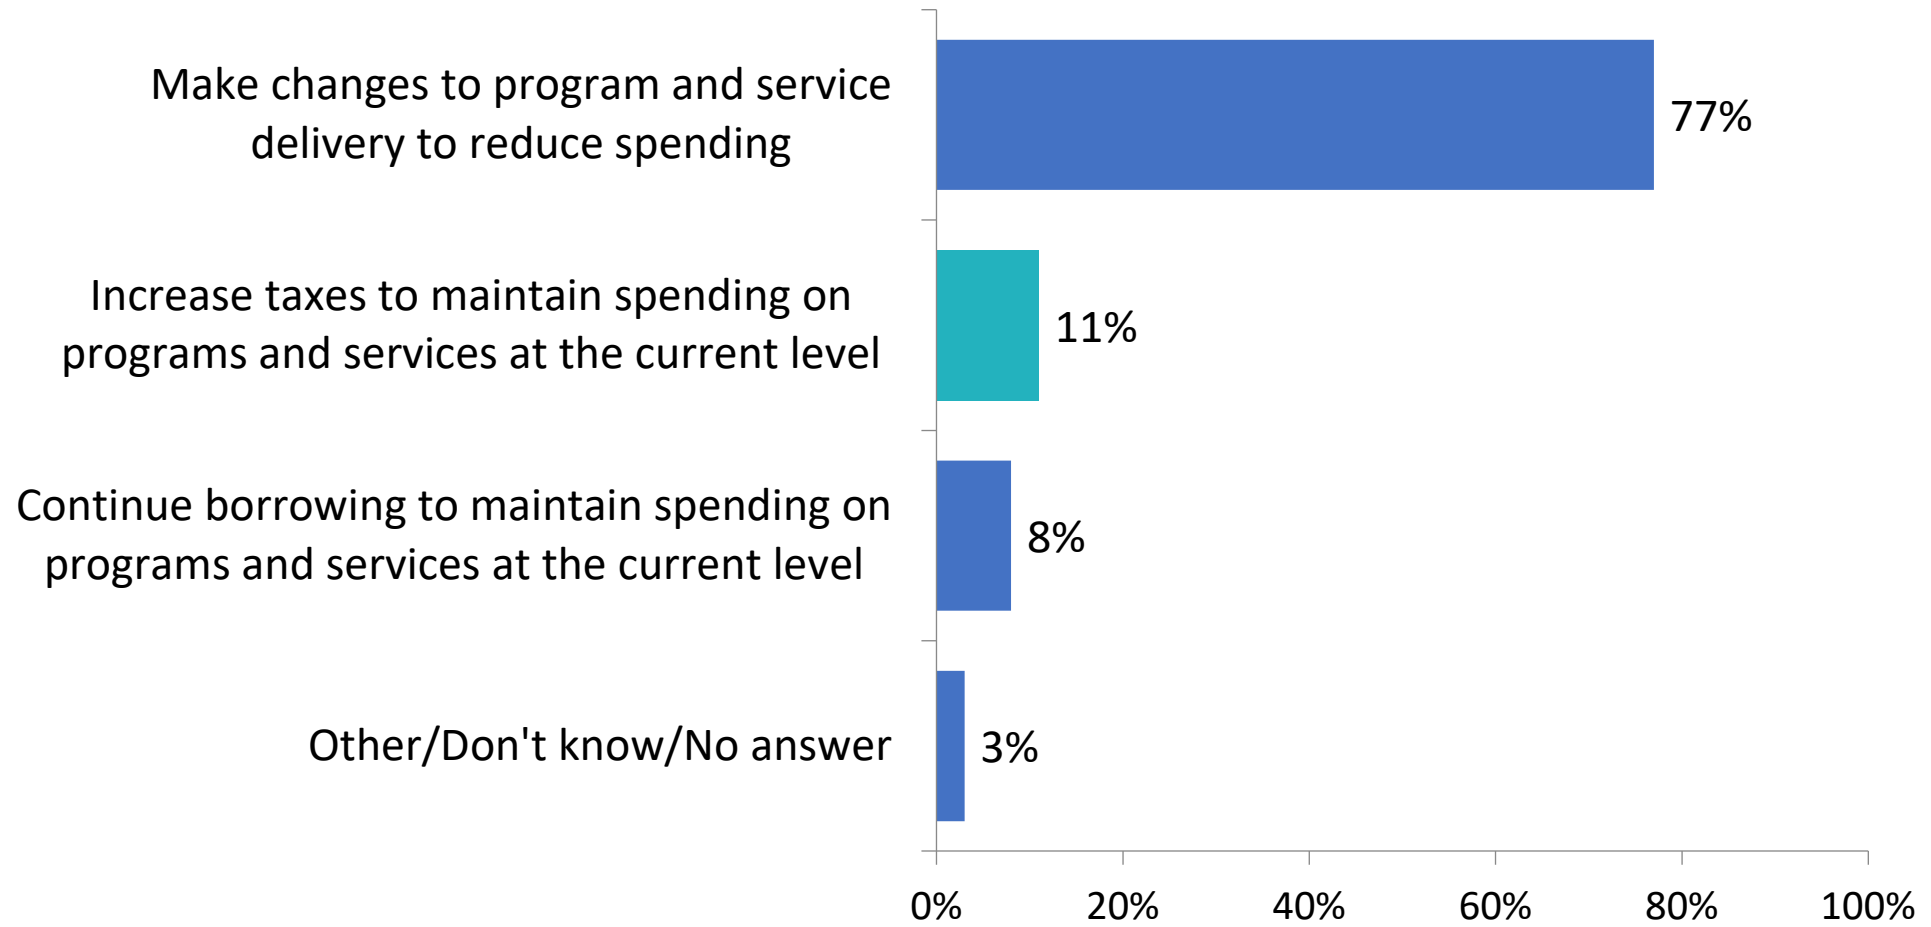

Preferred Government Strategy to Address Province's Financial Position